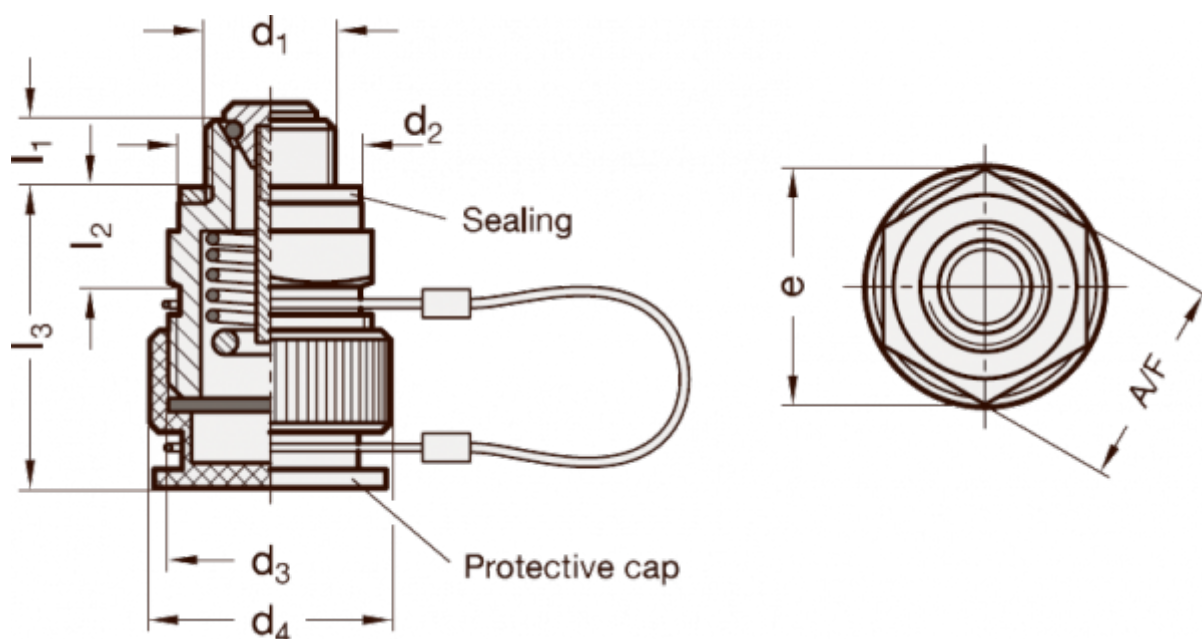

Data Sheet

Article number: 20880G12STK

Description: E+G
Oil drain valve GN 880-G1/2-ST-K

Measures

| | |
|-----------|----------|
| A/F | = 27 |
| d2 | = 26 |
| d4 | = 30 |
| e | = 31.2 |
| L1 | = 8.5 |
| L2 | = 12 |
| L3 | = 32 |
| Thread d1 | = G 1/2" |

Thread d3 = M26x1.5